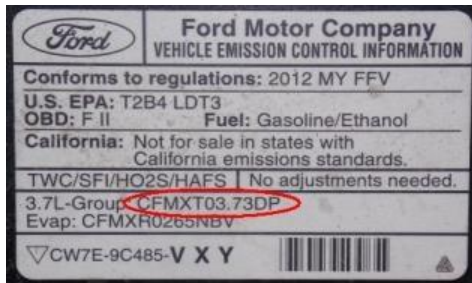

Icom's Industry Leading List of EPA Certified Vehicle Platforms

"Helpful Tip"

This picture illustrates where the test group can be found on the emission information decal provided by the manufacturer.

MONO FUEL APPLICATIONS

Model Year	Engine	Vehicle Description	OEM Test Group	OEM Evap Group	ICOM Certificate
2017	3.5 DI	Ford: EXPLORER AWD, Police Interceptor Utility AWD	HFMXV03.5VEP	HFMXR0145GBC	HICMV03.57M2 / HFMXR0145GBC (Mono-Fuel)