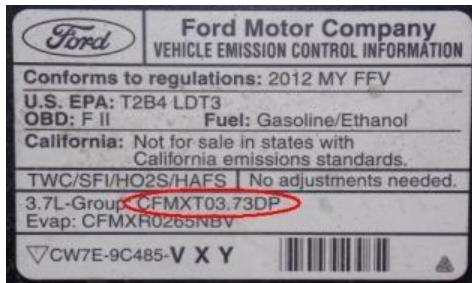

## Icom's Industry Leading List of EPA Certified Vehicle Platforms

**"Helpful Tip"**

This picture illustrates where the test group can be found on the emission information decal provided by the manufacturer.

### MONO FUEL APPLICATIONS

Model Year	Engine	Vehicle Description	OEM Test Group	OEM Evap Group	ICOM Certificate
2017	3.5L DI	Police Interceptor Sedan AWD, Taurus AWD	HFMXV03.5VEP	HFMXR0145GBA	HICMV03.57M2 / HICMR0145GBA (Mono-Fuel)